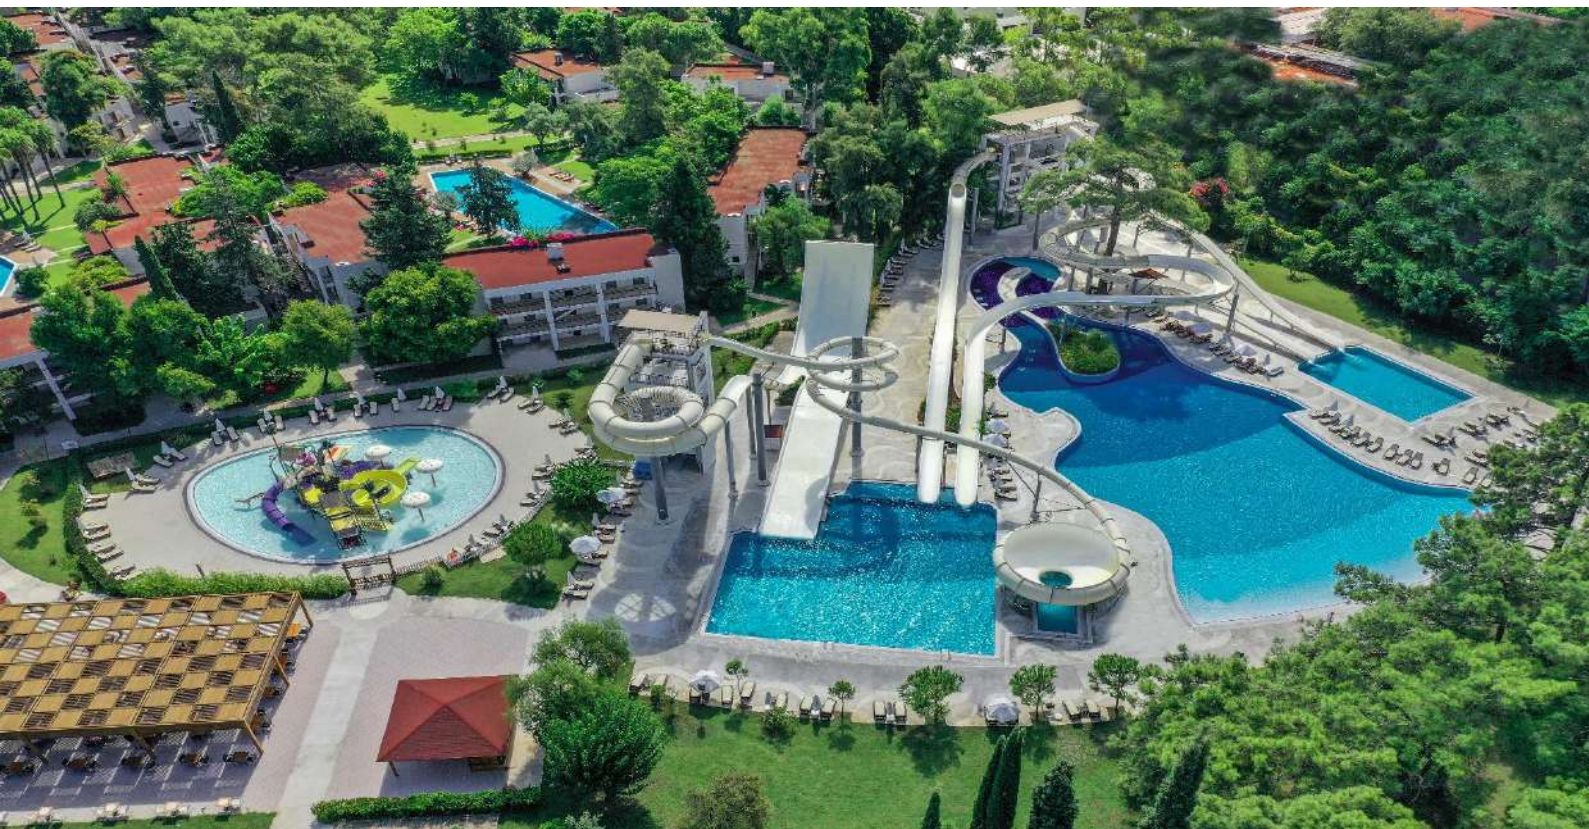

POOLS	DESCRIPTION	DEPTH	m²
Outdoor Swimming Pools	• Main pool – 1	140 cm	824 m²
	• Main pool – 2 (<i>outdoor heated pool</i>)	140 cm	321 m²
	• Children's pool	20 cm	198 m²
	• Pool (B-Blok)	140 cm	561 m²
	• Pool (C-Blok)	140 cm	486 m²
	• Pool (D-Blok)	140 cm	463 m²
	• Pool (G-Blok)	140 cm	639 m²
	• Splash Aquapark Main Pool (1)	140 cm	957 m²
	• Splash Aquapark Pool (2)	140 cm	97m²
	• Splash Aquapark Pool (3)	140 cm	320 m²
	• Splash Aquapark Pool (<i>for children</i>)	40 cm	325 m²
	• 6 waterslides for adults		
	• 3 waterslides for children		
<i>All the pools are with fresh water.</i>			
<i>Sunbed, Shower, Cabin and Towel are available and free of charge.</i>			

BEACH	DESCRIPTION
Private Beach	450 m length sandy & pebble beach. <i>Sunbed, WC, Shower, Cabin and Towel are available and free of charge.</i>